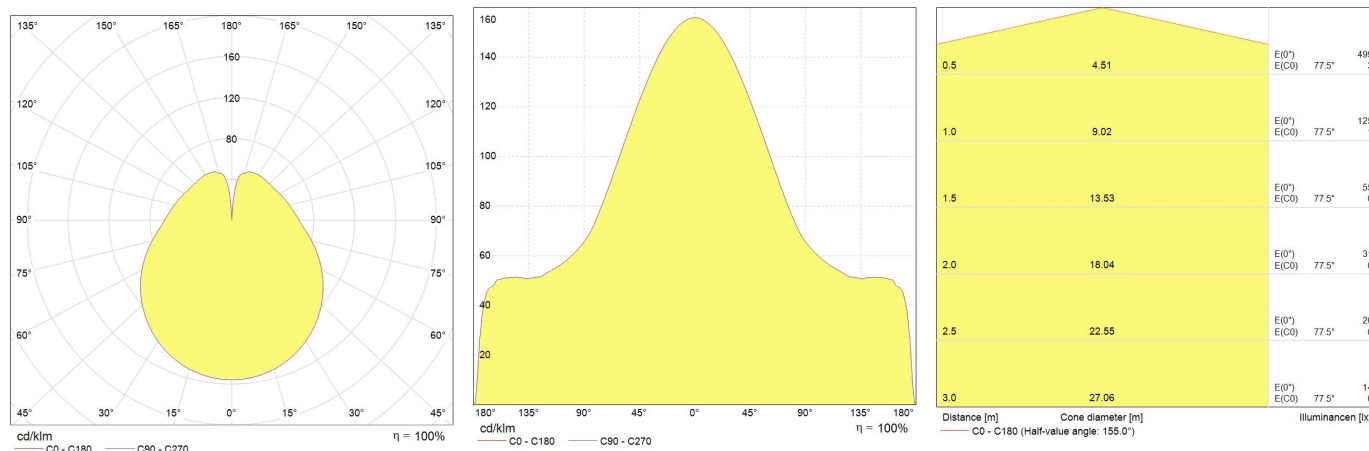

Photometric Data

Downloads & Links

[Go to the catalog site (HTTP)](#)

[Photometry (IES)](#)

[Product datasheet (PDF)](#)

[Installation guide (PDF)](#)

[Images (HTTP)](#)

[Certificate for the Quality Management System of GE Lighting EMEA (PDF)](#)

[Certificate for the Environmental Management System of GE Lighting EMEA (PDF)](#)