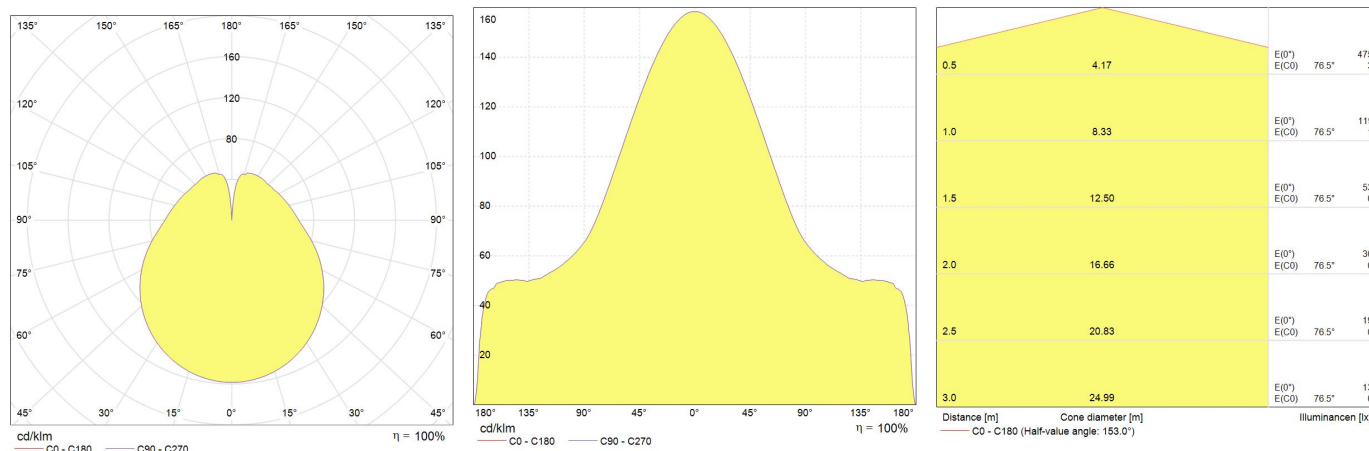

Photometric Data

Downloads & Links

[Go to the catalog site (HTTP)](#)

[Photometry (IES)](#)

[Product datasheet (PDF)](#)

[Installation guide (PDF)](#)

[Images (HTTP)](#)

[Certificate for the Quality Management System of GE Lighting EMEA (PDF)](#)

[Certificate for the Environmental Management System of GE Lighting EMEA (PDF)](#)