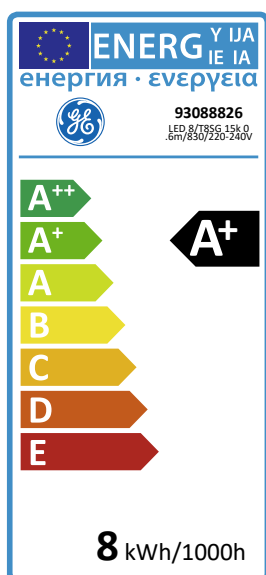

8
kWh/1000h

A+
energy class

94
lumens/watt

LED T8 15k hrs Start Glass (without starter)

LED 8/T8SG 15k 0.6m/830/220-240V
93088826

Product information

The LED T8 Start Glass 15,000 hour range provides an attractive, entry-level alternative to standard Fluorescent T8 lamps. The innovative design delivers impressive light distribution and high efficiency, while at the same time ensuring rapid payback. Available in 60 and 120 cm lengths, the affordable LED T8 Start Glass brings the benefits of tubular LED lighting to a wider range of applications.

Application areas

- Office
- Hospitality
- Industrial
- Car park

Product data

Product Code	93088826
Bulb Shape	T8
Bulb Finish	Diffuse
Bulb Diameter [mm]	28
Regulatory comment	CE certified
Nominal Length [mm]	600
Maximum Overall Length [mm]	604
Net weight per piece [g]	110
Gross weight per piece [g]	150
Operating position	Universal
Mercury Content [mg]	No
RoHS compliant	Yes
Brand	GE Lighting
Cap/Base	G13

Performance data

Nominal/ Rated Beam Angle [°]	200°
Colour Code	830
Colour consistency	<6 steps
Rated Lumens [lm]	750
Weighted energy consumption [kWh/1000h]	8
Rated efficacy [lm/W]	94
Energy efficiency class (EEC)	A+
Rated life L70/B50 [h]	15000
Nominal correlated colour temperature (CCT) [K]	3000
Nominal lumens [lm]	750
Colour Rendering Index (CRI) [Ra]	80

Electrical data

Nominal lamp power factor...	>0,5
Rated power [W]	8.0
Lamp Current [A]	76mA
Design Ambient Temperature [°C]	-20...+40°C
Starting time (sec)	<0,5 sec
Number of switching cycles	30000
Dimming Capability	No
Nominal lamp voltage range [V]	220-240
Nominal power [W]	8